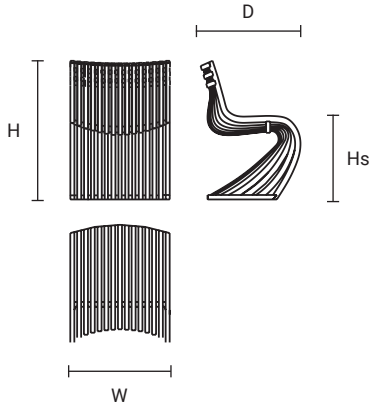

PANTOSH ARMCHAIR

Lattoog

ARMAZEM!design

DIMENSIONS & LIST PRICE

26" W x 26" D x 30 3/4" H x 18 1/2" Hs \$1,990

ORDER FORM

Designer: _____

Notes: _____