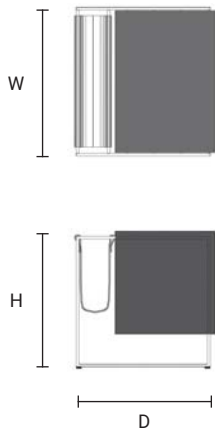

BRICK SIDE TABLE

Lattoog

ARMAZEM.design

Elegant coffee and side tables with a stylish magazine rack, perfect for a family or media room.

DIMENSIONS & LIST PRICE

22 1/16" W x 20 7/8" D x 20 11/16" H \$1,950