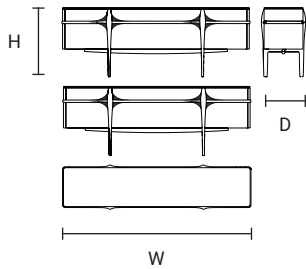

JOSEPHINE

Amelia Tarozzo

DIMENSIONS & LIST PRICE

- 78 3/4" W x 21 5/8" D x 35 7/16" H \$8,610
- 86 5/8" W x 21 5/8" D x 35 7/16" H \$8,870
- 94 1/2" W x 21 5/8" D x 35 7/16" H \$9,140
- 102 3/8" W x 21 5/8" D x 35 7/16" H \$9,390