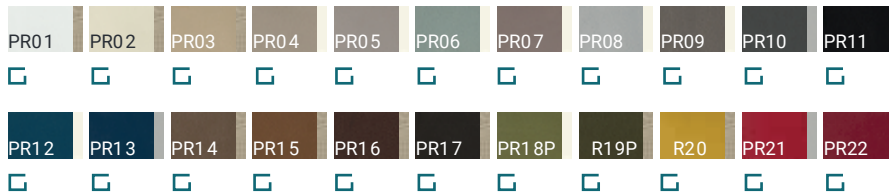

PREMIUM LEATHER $1,292

☐ MATCHING PIPING

☐ CONTRAST PIPING

LEGS

WOOD

FRAME

METALS

Continuation of Kelly

ORDER FORM

Designer: _____

Notes: _____

_____

_____

Customer Name: _____

Customer Signature: _____

Date: _____

Total: $ _____

USE & CARE: Indoor use only. Avoid exposure to direct sun. Avoid direct contact with water. Clean with damp cloth. Do not use wax. Dust with a flannel cloth. Avoid dragging and lift with care. Do not sit or stand on.

*We work with natural raw materials using sustainable practices. The veins, tones and texture are particular to each individual natural element. The variation presented is a characteristic of wood in its natural state and no two pieces are alike.