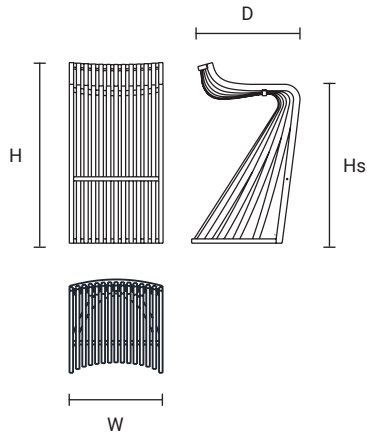

PANTOSH

Lattoog

DIMENSIONS & LIST PRICE

- BAR HEIGHT \$1,530**
17 3/4" W x 17 3/4" D x 33 1/2" H x 29 3/8" Hs
- COUNTER HEIGHT \$1,455**
17 3/4" W x 17 3/4" D x 29" H x 24 3/4" Hs

FINISHES

WOOD

ORDER FORM

Designer: _____