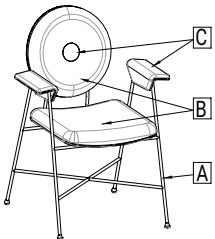

Continuation of Penelope

ORDER FORM

Designer: _____

Notes: _____

Customer Name: _____

Customer Signature: _____

Date: _____

Total: $ _____

USE & CARE: Indoor use only. Avoid exposure to direct sun. Avoid direct contact with water. Clean with damp cloth. Do not use wax. Dust with a flannel cloth. Avoid dragging and lift with care. Do not sit or stand on.

*We work with natural raw materials using sustainable practices. The veins, tones and texture are particular to each individual natural element. The variation presented is a characteristic of wood in its natural state and no two pieces are alike.