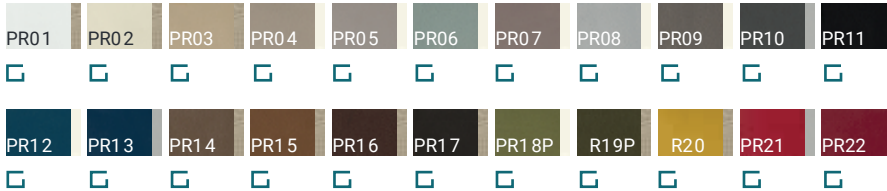

PREMIUM LEATHER $983

☐ MATCHING PIPING

☐ CONTRAST PIPING

FRAME (A)

- ☐ WHITE M306
- ☐ SAND M312
- ☐ ANTHRACITE M310
- ☐ BLACK M055
- ☐ NATURAL SILVER M326 +$69 _____
- ☐ GOLD M325 +$69 _____
- ☐ GLOSSY BLACK M327 +$35 _____

BACK COVER (D)

- ☐ MAMBO FABRIC _____
- ☐ LULU FABRIC _____
- ☐ WATERPROOF NABUK _____
- ☐ PURE VIRGIN WOOL _____
- ☐ VELVET _____
- ☐ PREMIUM LEATHER +$105 _____ **
- ☐ ECOLEATHER +$35 _____ ***

*PIPING IS IN MATCHING COLOR WITH THE BACK COVER (D).
**THIS OPTION IS NOT AVAILABLE WHEN THE FRONT COVER (B) IS IN ECOLEATHER.
***THIS OPTION IS NOT AVAILABLE WHEN THE FRONT COVER (B) IS IN PREMIUM LEATHER.

FRONT COVER (B)

- ☐ MAMBO FABRIC _____
- ☐ LULU FABRIC _____
- ☐ WATERPROOF NABUK _____
- ☐ PURE VIRGIN WOOL _____
- ☐ VELVET _____
- ☐ PREMIUM LEATHER _____
- ☐ ECOLEATHER _____

BUTTON (C) +$27

- ☐ MAMBO FABRIC _____
- ☐ LULU FABRIC _____
- ☐ WATERPROOF NABUK _____
- ☐ PURE VIRGIN WOOL _____
- ☐ VELVET _____
- ☐ PREMIUM LEATHER _____
- ☐ ECOLEATHER _____

Continuation of Penelope

ORDER FORM

Designer: _____

Notes: _____

Customer Name: _____

Customer Signature: _____

Date: _____

Total: $ _____

USE & CARE: Indoor use only. Avoid exposure to direct sun. Avoid direct contact with water. Clean with damp cloth. Do not use wax. Dust with a flannel cloth. Avoid dragging and lift with care. Do not sit or stand on.

*We work with natural raw materials using sustainable practices. The veins, tones and texture are particular to each individual natural element. The variation presented is a characteristic of wood in its natural state and no two pieces are alike.