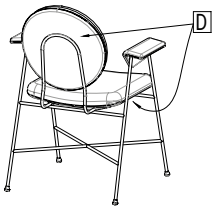

Continuation of Penelope

ORDER FORM

Designer: _____

Notes: _____

Customer Name: _____

Customer Signature: _____

Date: _____

Total: $ _____

USE & CARE: Indoor use only. Avoid exposure to direct sun. Avoid direct contact with water. Clean with damp cloth. Do not use wax. Dust with a flannel cloth. Avoid dragging and lift with care. Do not sit or stand on.

*We work with natural raw materials using sustainable practices. The veins, tones and texture are particular to each individual natural element. The variation presented is a characteristic of wood in its natural state and no two pieces are alike.