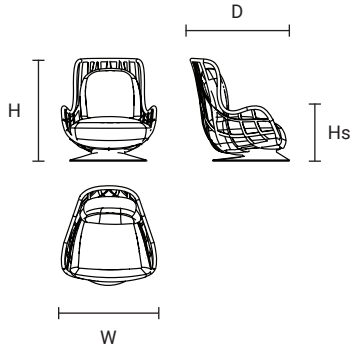

BASKET

Lattoog

ARMAZEM!design

DIMENSIONS & LIST PRICE

39" W x 38 1/2" D x 39 3/4" H x 16 1/2" Hs \$4,485

FINISHES

WOOD

ORDER FORM