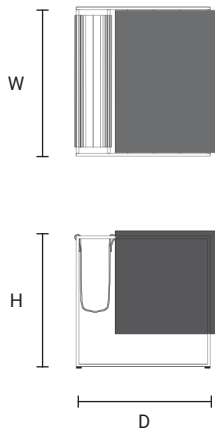

BRICK SIDE TABLE

Lattoog

ARMAZEM!design

Elegant side table with a stylish magazine rack, perfect for a family or media room.

DIMENSIONS & LIST PRICE

22 1/16" W x 20 7/8" D x 20 11/16" H \$1,950

FINISHES

WOOD