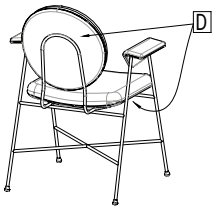

Continuation of Penelope

ORDER FORM

Designer: _____

Notes: _____

_____

Customer Name: _____

Customer Signature: _____

Date: _____

Total: $ _____

USE & CARE: Indoor use only. Avoid exposure to direct sun. Avoid direct contact with water. Clean with damp cloth. Do not use wax. Dust with a flannel cloth. Avoid dragging and lift with care. Do not sit or stand on.

*We work with natural raw materials using sustainable practices. The veins, tones and texture are particular to each individual natural element. The variation presented is a characteristic of wood in its natural state and no two pieces are alike.