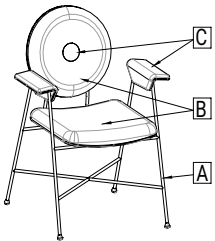

Continuation of Penelope

ORDER FORM

Designer: _____

Notes: _____

_____

Customer Name: _____

Customer Signature: _____

Date: _____

Total: $ _____

USE & CARE: Indoor use only. Avoid exposure to direct sun. Avoid direct contact with water. Clean with damp cloth. Do not use wax. Dust with a flannel cloth. Avoid dragging and lift with care. Do not sit or stand on.

*We work with natural raw materials using sustainable practices. The veins, tones and texture are particular to each individual natural element. The variation presented is a characteristic of wood in its natural state and no two pieces are alike.