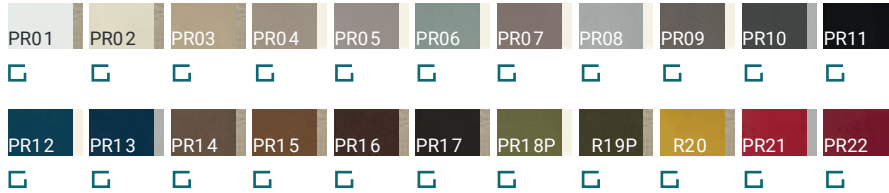

PREMIUM LEATHER $1,189

☐ MATCHING PIPING   ☐ CONTRAST PIPING

FRAME (A)

- ☐ WHITE M306
- ☐ SAND M312
- ☐ ANTHRACITE M310
- ☐ BLACK M055
- ☐ NATURAL SILVER M326 +$84 _____
- ☐ GOLD M325 +$84 _____
- ☐ AGED BRASS M328 +$84 _____
- ☐ GLOSSY BLACK M327 +$42 _____

BACK COVER (D)

- ☐ MAMBO FABRIC _____
- ☐ LULU FABRIC _____
- ☐ WATERPROOF NABUK _____
- ☐ PURE VIRGIN WOOL _____
- ☐ VELVET _____
- ☐ PREMIUM LEATHER +$127 _____ **
- ☐ ECOLEATHER +$42 _____ ***

*PIPING IS IN MATCHING COLOR WITH THE BACK COVER (D).
**THIS OPTION IS NOT AVAILABLE WHEN THE FRONT COVER (B) IS IN ECOLEATHER.
***THIS OPTION IS NOT AVAILABLE WHEN THE FRONT COVER (B) IS IN PREMIUM LEATHER.

FRONT COVER (B)

- ☐ MAMBO FABRIC _____
- ☐ LULU FABRIC _____
- ☐ WATERPROOF NABUK _____
- ☐ PURE VIRGIN WOOL _____
- ☐ VELVET _____
- ☐ PREMIUM LEATHER _____
- ☐ ECOLEATHER _____

BUTTON (C) +$63

- ☐ MAMBO FABRIC _____
- ☐ LULU FABRIC _____
- ☐ WATERPROOF NABUK _____
- ☐ PURE VIRGIN WOOL _____
- ☐ VELVET _____
- ☐ PREMIUM LEATHER _____
- ☐ ECOLEATHER _____

Continuation of Penelope

ORDER FORM

Designer: _____

Notes: _____

_____

Customer Name: _____

Customer Signature: _____

Date: _____

Total: $ _____

USE & CARE: Indoor use only. Avoid exposure to direct sun. Avoid direct contact with water. Clean with damp cloth. Do not use wax. Dust with a flannel cloth. Avoid dragging and lift with care. Do not sit or stand on.

*We work with natural raw materials using sustainable practices. The veins, tones and texture are particular to each individual natural element. The variation presented is a characteristic of wood in its natural state and no two pieces are alike.