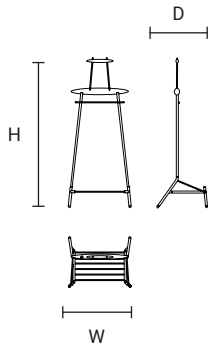

DIX COAT HANGER

Lattoog

ARMAZEM!design

DIMENSIONS & LIST PRICE

23 1/4" W x 18 1/2" D x 56 1/4" H \$2,150

FINISHES

WOOD

METAL BASE