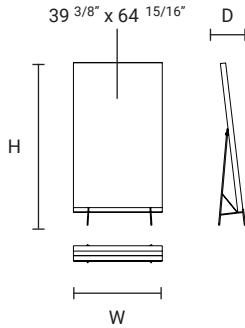

DIX MIRROR

Lattoog

ARMAZEM!design

DIMENSIONS & LIST PRICE

39 ³/₈" W x 14 ¹/₂" D x 72 ¹/₂" H \$3,950

FINISHES

WOOD

METAL BASE