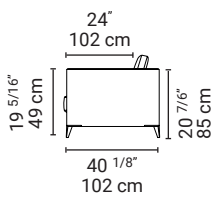

PRODUCT CHARACTERISTICS

*Completely removable

SECTION

3 SEAT SOFA 	WIDTH 88 1/4" 210 cm	A & C.O.M. \$2,585	B \$2,745	C \$2,870	D \$3,040	E \$3,221	F \$3,601	P30* \$4,561	P80 \$5,626	1.4 yds/10 lm
2.5 SEAT SOFA 	WIDTH 74 13/16" 190 cm	A & C.O.M. \$2,461	B \$2,623	C \$2,745	D \$2,907	E \$3,069	F \$3,402	P30* \$4,266	P80 \$5,227	1.4 yds/9 lm
2 SEAT SOFA 	WIDTH 67" 170 cm	A & C.O.M. \$2,242	B \$2,385	C \$2,489	D \$2,622	E \$2,766	F \$3,088	P30* \$3,848	P80 \$4,685	1.4 yds/8 lm
3 SEAT TERMINAL DX/SX  	WIDTH 73 5/8" 185 cm	A & C.O.M. \$2,490	B \$2,623	C \$2,745	D \$1,908	E \$3,069	F \$3,420	P30* \$4,286	P80 \$5,227	1.4 yds/9 lm
2.5 SEAT TERMINAL DX/SX  	WIDTH 65" 165 cm	A & C.O.M. \$2,365	B \$2,508	C \$2,604	D \$2,766	E \$2,908	F \$3,221	P30* \$3,981	P80 \$4,827	1.4 yds/8 lm
2 SEAT TERMINAL DX/SX  	WIDTH 57 1/16" 145 cm	A & C.O.M. \$2,147	B \$2,261	C \$2,347	D \$2,490	E \$2,600	F \$2,889	P30* \$3,564	P80 \$4,286	1.4 yds/7 lm
CORNER PENINSULA  	WIDTH 97 1/4" 245 cm	A & C.O.M. \$2,822	B \$3,003	C \$3,136	D \$3,345	E \$3,545	F \$3,962	P30* \$5,023	P80 \$6,187	1.4 yds/11 lm
POUF 	WIDTH 39 3/8" 100 cm	A & C.O.M. \$1,302	B \$1,368	C \$1,406	D \$1,464	E \$1,520	F \$1,644	P30* \$1,786	P80 \$2,024	1.4 yds/3 lm
DECORATIVE CUSHION  	WIDTH 27 9/16" 70 cm	A & C.O.M. \$542	B \$589	C \$608	D \$627	E \$646	F \$704	P30* \$875	P80 \$1,026	