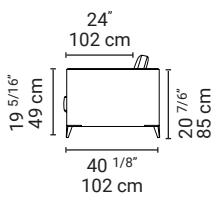

PRODUCT CHARACTERISTICS

*Completely removable

SECTION

3 SEAT SOFA D30F0 	WIDTH 88 1/4" 210 cm	A & C.O.M. \$3,232	B \$3,432	C \$3,588	D \$3,800	E \$4,027	F \$4,502	P30* \$5,702	P80 \$7,033	1.4 yds/10 lm
2.5 SEAT SOFA D25F0 	WIDTH 74 13/16" 190 cm	A & C.O.M. \$3,077	B \$3,279	C \$3,364	D \$3,634	E \$3,837	F \$4,253	P30* \$5,333	P80 \$6,534	1.4 yds/9 lm
2 SEAT SOFA D20F0 	WIDTH 67" 170 cm	A & C.O.M. \$2,803	B \$2,982	C \$3,112	D \$3,278	E \$3,458	F \$3,860	P30* \$4,810	P80 \$5,857	1.4 yds/8 lm
3 SEAT TERMINAL DX/SX LEFT - B30FS RIGHT - B30FD  	WIDTH 73 5/8" 185 cm	A & C.O.M. \$3,113	B \$3,279	C \$3,432	D \$2,385	E \$3,837	F \$4,275	P30* \$5,358	P80 \$6,534	1.4 yds/9 lm
2.5 SEAT TERMINAL DX/SX LEFT - B25FS RIGHT - B25FD  	WIDTH 65" 165 cm	A & C.O.M. \$2,957	B \$3,135	C \$3,255	D \$3,458	E \$3,635	F \$4,027	P30* \$4,977	P80 \$6,023	1.4 yds/8 lm
2 SEAT TERMINAL DX/SX LEFT - B20FS RIGHT - B20FD  	WIDTH 57 1/16" 145 cm	A & C.O.M. \$2,684	B \$2,827	C \$2,934	D \$3,113	E \$3,250	F \$3,612	P30* \$4,455	P80 \$5,358	1.4 yds/7 lm
CORNER PENINSULA LEFT - M04FS RIGHT - M04FD  	WIDTH 97 1/4" 245 cm	A & C.O.M. \$3,528	B \$3,754	C \$3,920	D \$4,182	E \$4,432	F \$4,953	P30* \$6,279	P80 \$7,734	1.4 yds/11 lm
POUF P01F0  23 5/8" 60 cm	WIDTH 39 3/8" 100 cm	A & C.O.M. \$1,628	B \$1,710	C \$1,758	D \$1,830	E \$1,900	F \$2,055	P30* \$2,233	P80 \$2,530	1.4 yds/3 lm
DECORATIVE CUSHION LEFT - CANSX RIGHT - CANDX   17 11/16" 45 cm	WIDTH 27 9/16" 70 cm	A & C.O.M. \$678	B \$737	C \$760	D \$784	E \$808	F \$880	P30* \$1,094	P80 \$1,283	