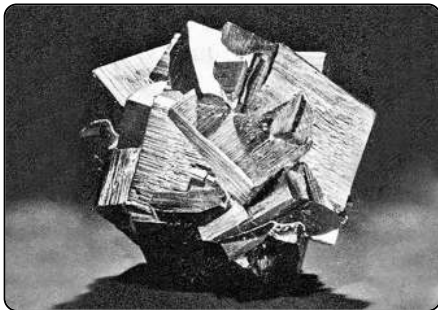

Rock, suspension design Diesel Creative Team

Rock is like volcanic stone which breaks apart to reveal a jewel within. Mysterious and rough outside, bright and iridescent inside, it is shot through with asymmetrical facets and reflects light rays like a crystal. To the black and white versions, with their pale and iridescent interior, a warm and bright gold finish has been added with sunnier shades warming the inside too. The suspension version focuses light onto the space below, while the floor version features an adjustable light beam, making it perfect both as a reading lamp as well as to light a smaller area, bottom up or top down.

Rock, suspension technical info

Description

Suspension lamp with direct light, hemispherical diffuser in mixed ABS and injection moulded polycarbonate. The outer cover is lacquered with matt "textured" paint, which not only colours but also makes the surface rough, while the paint on the interior is glossy and iridescent, white with greenish reflections for the black and white version, and golden for the gold version; Diesel logo in relief. Powder-coated metal ceiling flange, electrical cable and ceiling flange both black for the black and gold version, white for the white version; electric decentralisation kit available.