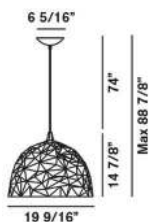

Rock, suspension technical info

Description

Suspension lamp with direct light, hemispherical diffuser in mixed ABS and injection moulded polycarbonate. The outer cover is lacquered with matt "textured" paint, which not only colours but also makes the surface rough, while the paint on the interior is glossy and iridescent, white with greenish reflections for the black and white version, and golden for the gold version; Diesel logo in relief. Powder-coated metal ceiling flange, electrical cable and ceiling flange both black for the black and gold version, white for the white version; electric decentralisation kit available.

Materials: Moulded coated ABS + polycarbonate

Colours: White, Black, Gold

Model

Rock

Weight

net lbs: 5,07
gross lbs: 11,68

Packing

vol. cub. ft: 4,273
n.boxes: 1