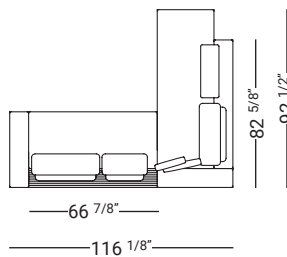

STARTING AT $7,965