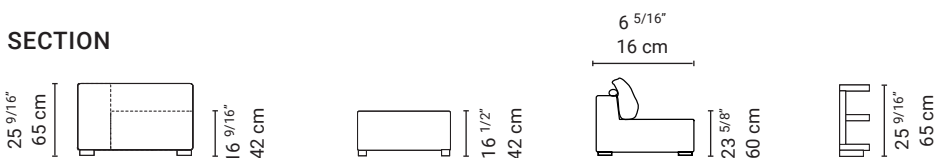

*Removable fabric covers only

SECTION

SOFA 180 1POP000105 	WIDTH 70 7/8" 180 cm	A & C.O.M. \$2,498	B \$2,686	C \$2,874	D \$3,066	E \$3,254	F \$3,537	P30* \$4,183	P80 \$4,601	8.7 yds/8 lm
SOFA 200 1POP000110 	WIDTH 78 3/4" 200 cm	A & C.O.M. \$2,653	B \$2,878	C \$3,113	D \$3,339	E \$3,566	F \$3,904	P30* \$4,773	P80 \$5,247	10.4 yds/9.5 lm
SOFA 220 1POP000115 	WIDTH 86 5/8" 220 cm	A & C.O.M. \$2,748	B \$2,977	C \$3,215	D \$3,446	E \$3,678	F \$4,024	P30* \$4,892	P80 \$5,383	10.4 yds/9.5 lm
SOFA 240 1POP000120 	WIDTH 94 1/2" 240 cm	A & C.O.M. \$2,798	B \$3,028	C \$3,262	D \$3,495	E \$3,729	F \$4,069	P30* \$4,929	P80 \$5,421	10.4 yds/9.5 lm
SOFA 260 1POP000125 	WIDTH 102 3/8" 260 cm	A & C.O.M. \$2,932	B \$3,178	C \$3,417	D \$3,662	E \$3,904	F \$4,263	P30* \$5,139	P80 \$5,653	10.9 yds/10 lm
PENINSULA DX/SX 1POP003501 	WIDTH 39 3/8" 100 cm	A & C.O.M. \$1,877	B \$2,022	C \$2,165	D \$2,308	E \$2,444	F \$2,652	P30* \$3,238	P80 \$3,562	6.6 yds/6 lm
SEAT ELEMENT 130 1POP006005 	WIDTH 51 1/8" 130 cm	A & C.O.M. \$923	B \$983	C \$1,037	D \$1,095	E \$1,151	F \$1,238	P30* \$1,385	P80 \$1,524	3.3 yds/3 lm
SEAT ELEMENT 150 1POP006010 	WIDTH 59" 150 cm	A & C.O.M. \$1,064	B \$1,155	C \$1,251	D \$1,350	E \$1,446	F \$1,586	P30* \$1,962	P80 \$2,158	5.6 yds/5.1 lm
SEAT ELEMENT 170 1POP006015 	WIDTH 66 7/8" 170 cm	A & C.O.M. \$1,122	B \$1,218	C \$1,314	D \$1,405	E \$1,502	F \$1,649	P30* \$2,004	P80 \$2,203	5.6 yds/5.1 lm
SEAT ELEMENT 190 1POP006020 	WIDTH 74 3/4" 190 cm	A & C.O.M. \$1,169	B \$1,262	C \$1,361	D \$1,453	E \$1,551	F \$1,692	P30* \$2,038	P80 \$2,241	5.6 yds/5.1 lm