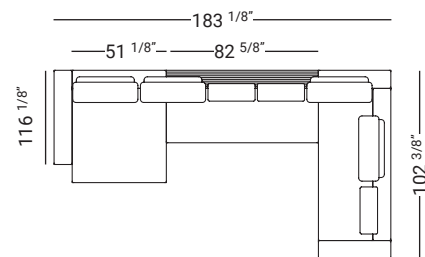

STARTING AT $13,645