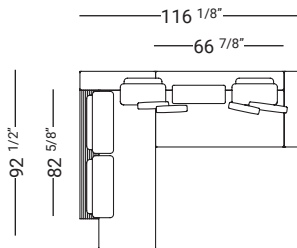

STARTING AT $8,231