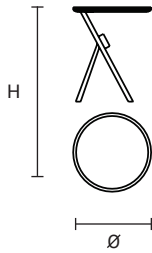

BOTÃO

Fernanda Brunoro

ARMAZEM!design

DIMENSIONS & LIST PRICE

15 3/4" Ø x 19 1/8" H \$870

19 11/16" Ø x 21 7/16" H \$995

FINISHES

LACQUER