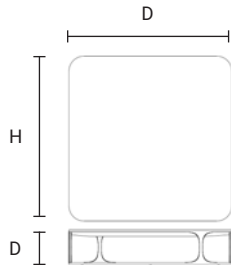

## DIMENSIONS & LIST PRICE

- 46 1/4" W x 29 1/2" D x 11 3/4" H \$1,795
- 52 1/4" W x 51 1/4" D x 11 3/4" H \$2,415
- 55" W x 33 1/2" D x 11 3/4" H \$1,975
- 71" W x 41 1/4" D x 11 3/4" H \$2,445
- 47 1/4" W x 47 1/4" D x 11 3/4" H \$2,090
- 54" W x 54" D x 11 3/4" H \$2,495
- 63" W x 37 3/8" D x 11 3/4" H \$2,150