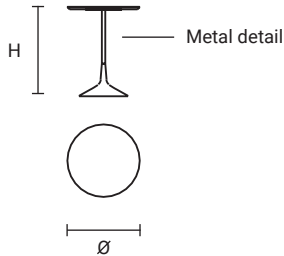

DROP

Lattoog

ARMAZEM!design

DIMENSIONS & LIST PRICE

15 3/4" Ø x 19 1/2" H \$795

FINISHES

WOOD

TOP