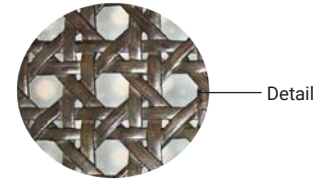

LENZI

Zanini De Zanine

ARMAZEM!design

Contemporary look combined with the a touch of wicker, a strong feature in old Portuguese chairs that were popular in Brazil. Excellent for modern and elegant spaces with its lite appearance.

DIMENSIONS & LIST PRICE

- 16 1/2" W x 22 1/4" D x 35 1/16" H x 25 1/2" Hs \$1,090
- 16 1/2" W x 22 1/4" D x 39" H x 29 1/2" Hs \$1,140
- 16 1/2" W x 22 1/4" D x 41 3/4" H x 31 1/2" Hs \$1,195

FINISHES

WOOD