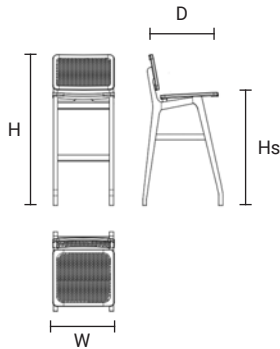

LENZI

Zanini De Zanine

ARMAZEM!design

Contemporary look combined with the a touch of wicker, a strong feature in old Portuguese chairs that were popular in Brazil. Excellent for modern and elegant spaces with its lite appearance.

DIMENSIONS & LIST PRICE

- ☐ 16 1/2" W x 22 1/4" D x 35 1/16" H x 25 1/2" Hs $1,090
- ☐ 16 1/2" W x 22 1/4" D x 39" H x 29 1/2" Hs $1,140
- ☐ 16 1/2" W x 22 1/4" D x 41 3/4" H x 31 1/2" Hs $1,195