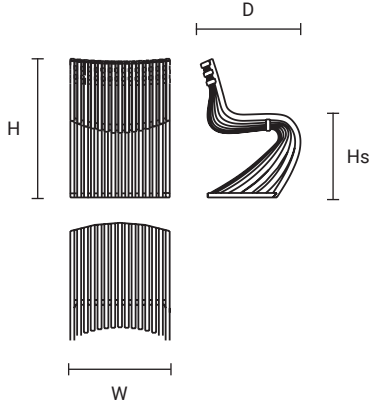

PANTOSH ARMCHAIR

Lattoog

ARMAZEM!design

DIMENSIONS & LIST PRICE

26" W x 26" D x 30 3/4" H x 18 1/2" Hs \$1,990

FINISHES

WOOD

ORDER FORM