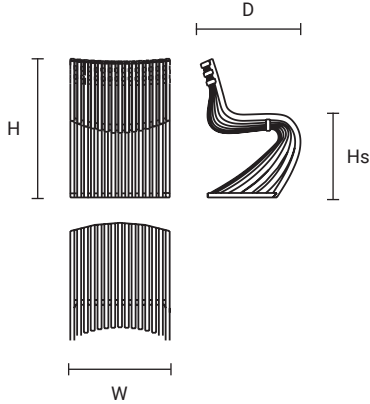

PANTOSH DINING CHAIR

Lattoog

ARMAZEM!design

DIMENSIONS & LIST PRICE

18" W x 25" D x 32 3/8" H x 18" Hs \$1,290

ORDER FORM

Designer: _____

Notes: _____