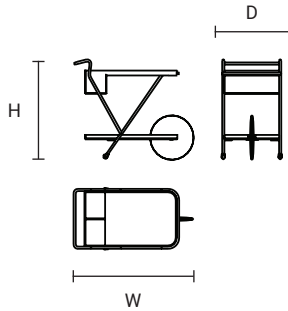

## DIMENSIONS & LIST PRICE

39 3/8" W x 21 1/4" D x 35 13/16" H \$3,250