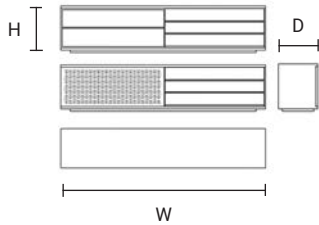

SONATA

Lattoog

ARMAZEM!design

The unit's ventilated door features abstract graphics of coffee beans, giving the soothing and warm feel of a coffee shop.

DIMENSIONS & LIST PRICE

- 70 7/8" W x 19 11/16" D x 23 5/8" H \$4,475
- 78 3/4" W x 19 11/16" D x 23 5/8" H \$4,725
- 86 5/8" W x 19 11/16" D x 23 5/8" H \$4,545
- 94 1/2" W x 19 11/16" D x 23 5/8" H \$4,835
- 102 3/8" W x 19 11/16" D x 23 5/8" H \$4,995

FINISHES

WOOD

LACQUER

- HIGH GLOSS
- MATTE

ORDER FORM

Designer: _____

Notes: _____

Customer Name: _____